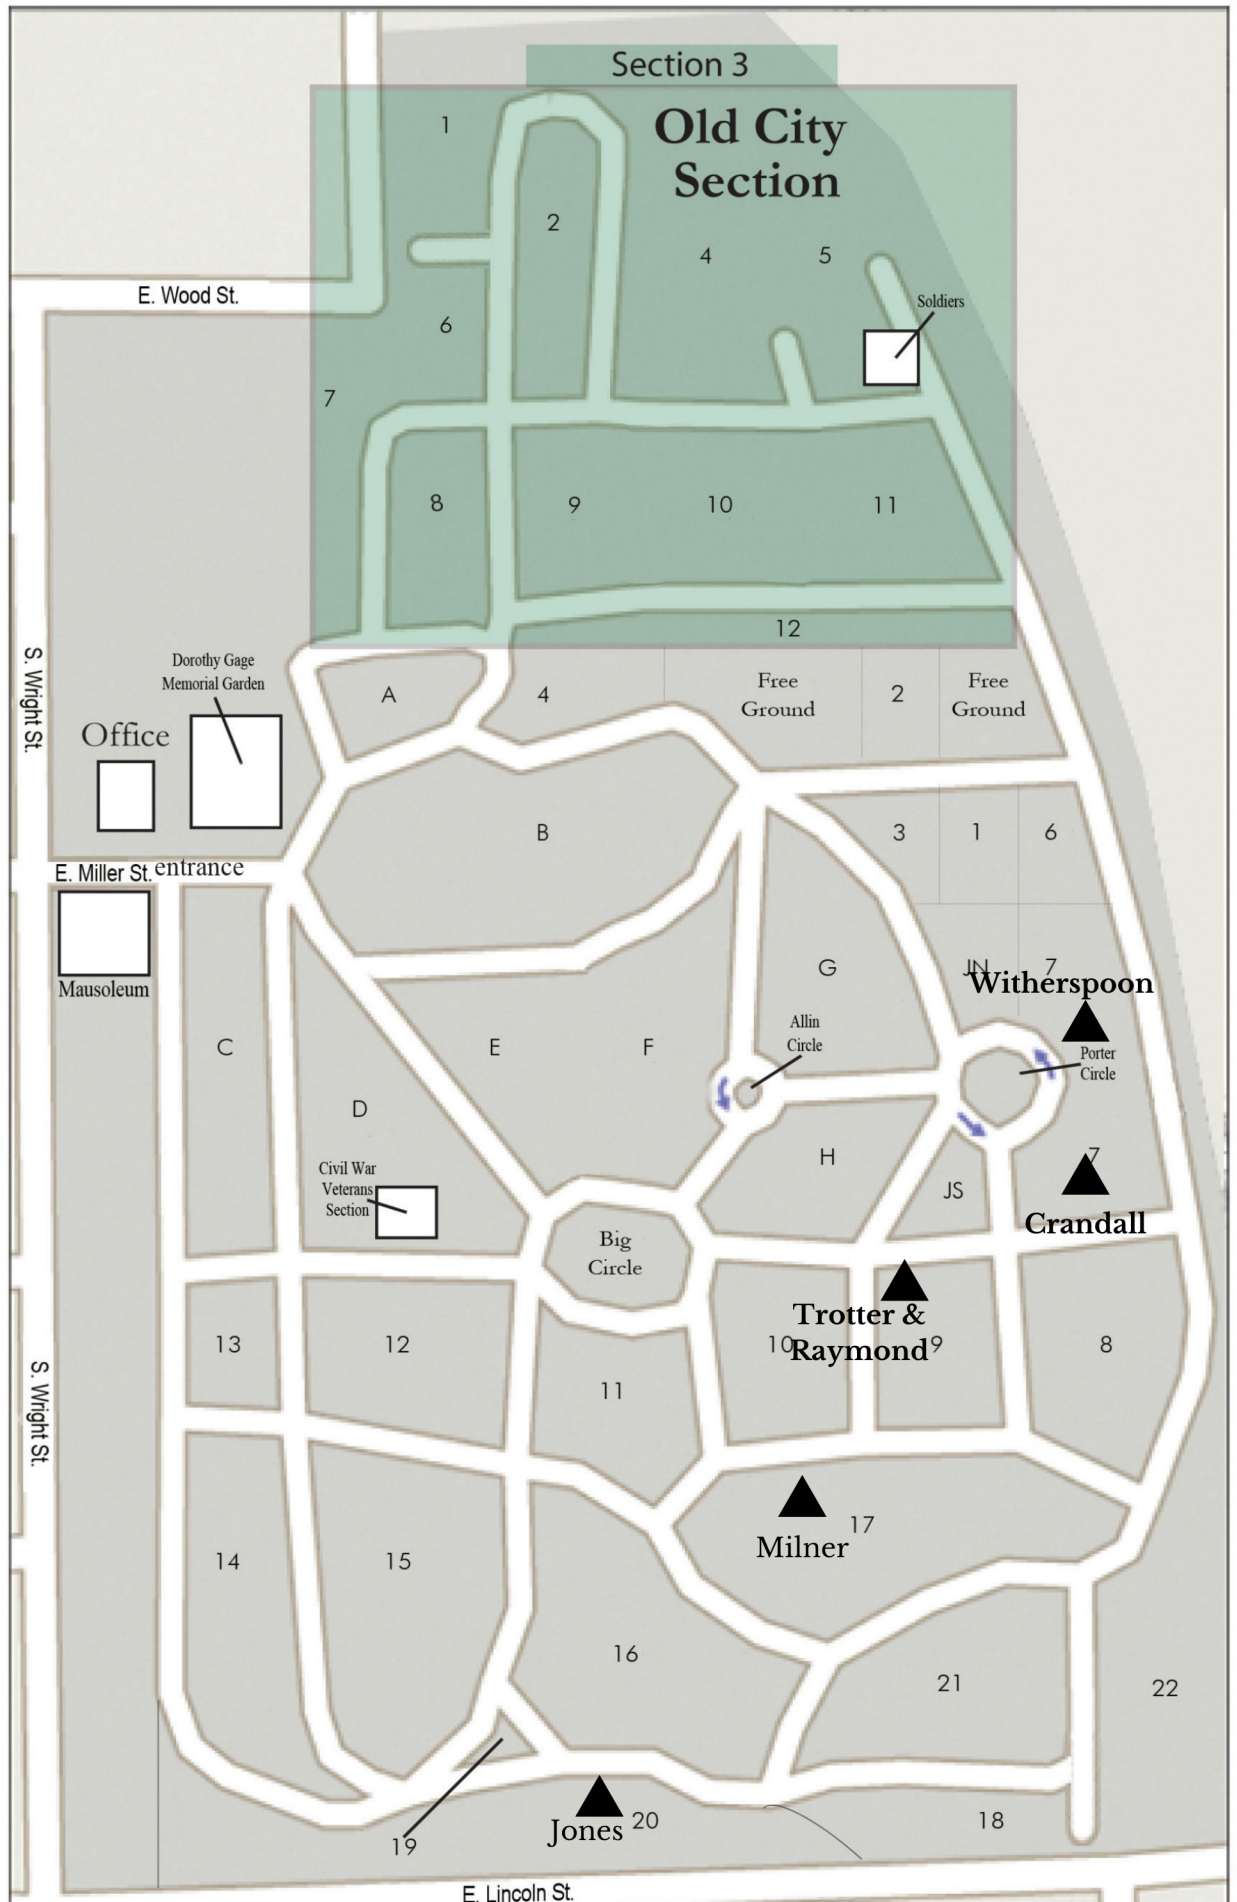

Evergreen Memorial Cemetery

- Eva Jones 20-370
- Ange Milner 17-10
- June Crandall 7-63
- Georgina Trotter 9-5
- Sarah Raymond 9-5
- Julius Witherspoon 7-63
- Gus & Edith Belt
East Lawn Cemetery